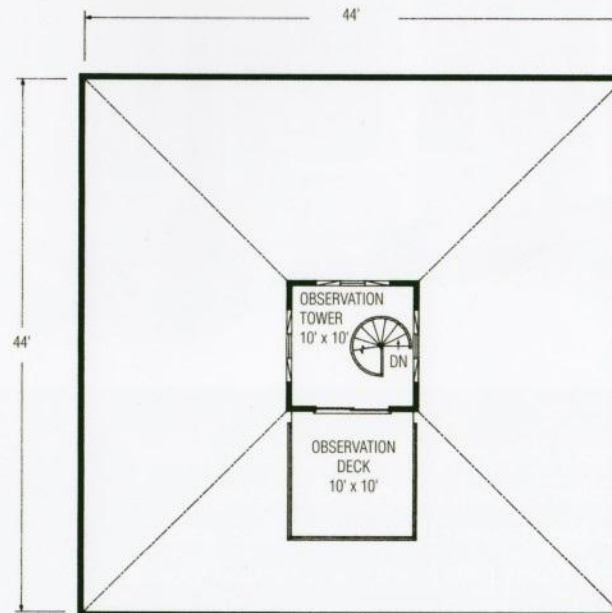

THE LONG ISLAND SOUND

This single-story, hip-roof design features a spiral staircase leading to a 10' x 10' observation tower and balcony. The master bedroom suite has its own library, fireplace, and whirlpool tub. A full-length front porch with a screened-porch entry complements this charming home, reminiscent of a seaside cottage.

2-3 Bedrooms

2 Full Baths

Total Square Footage: 1,593 Sq. Ft.

THE LONG ISLAND SOUND

2-3 Bedrooms
2 Full Baths
Total Square Footage:
1,593 Sq. Ft.

Package Price Shown
on PDF download

1-800-624-2797

e-mail: info@classicpostandbeam.com
www.classicpostandbeam.com

FIRST FLOOR 1,593 SQUARE FEET

SECOND FLOOR 75 SQUARE FEET

FIRST FLOOR 1,593 SQUARE FEET

SECOND FLOOR 75 SQUARE FEET