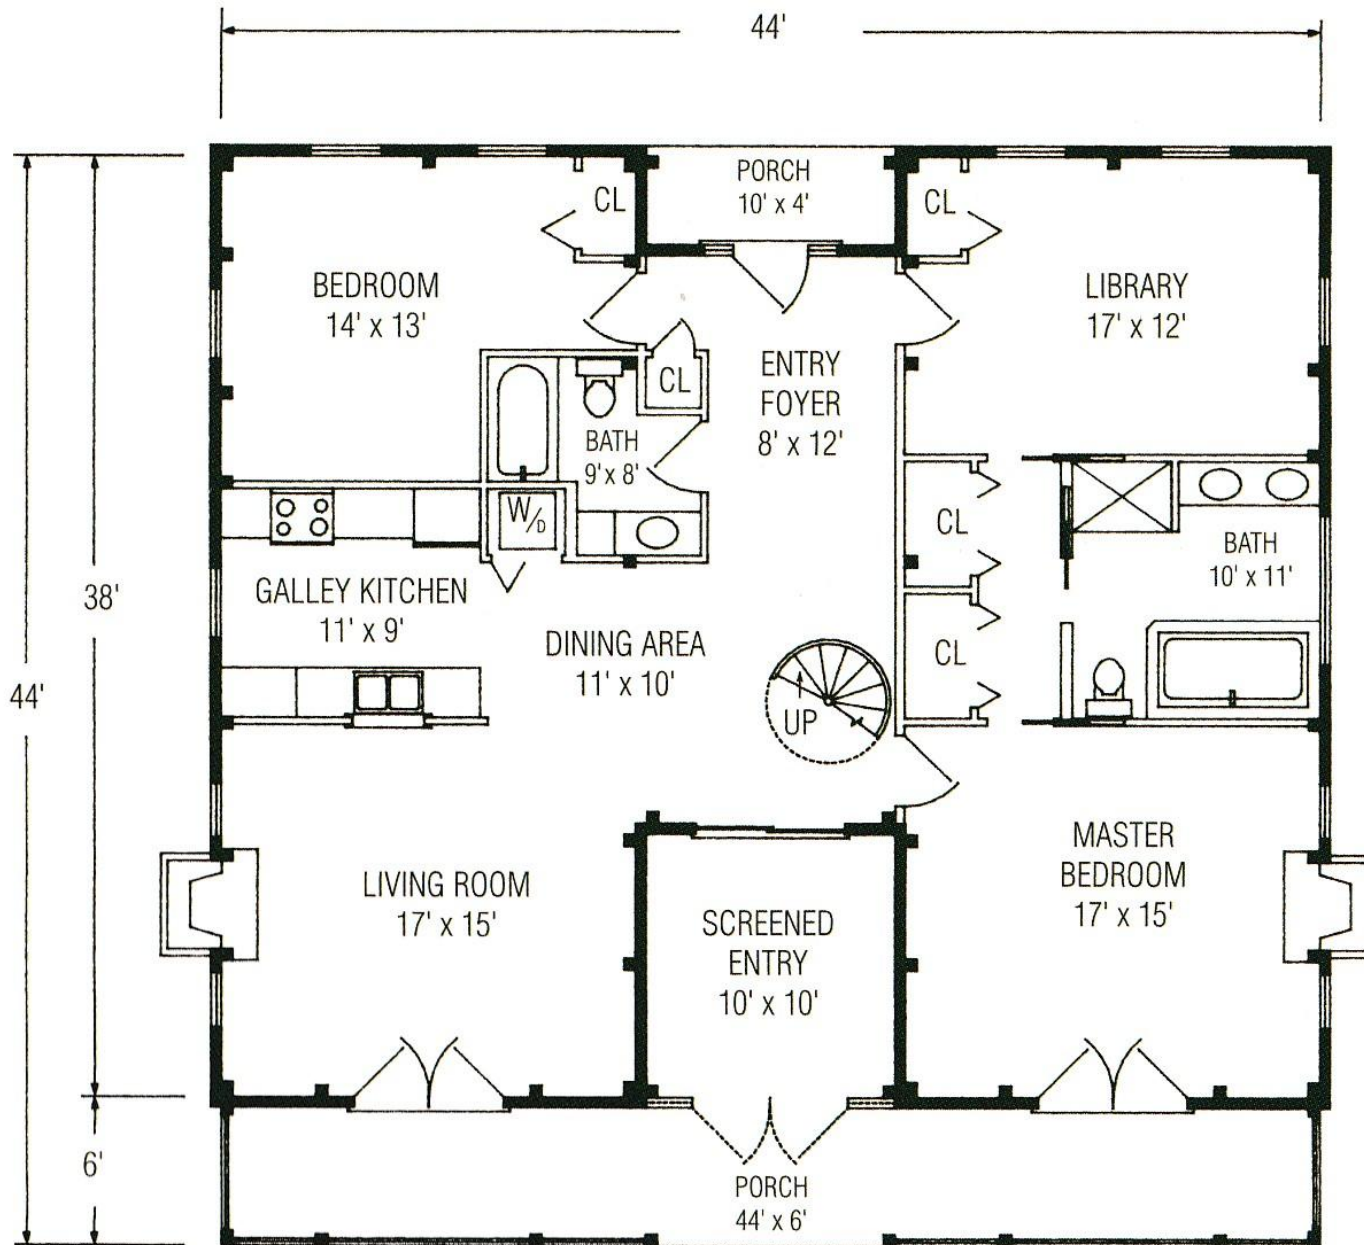

THE LONG ISLAND SOUND

This single-story, hip-roof design features a spiral staircase leading to a 10' x 10' observation tower and balcony. The master bedroom suite has its own library, fireplace, and whirlpool tub. A full-length front porch with a screened-porch entry complements this charming home, reminiscent of a seaside cottage.

2-3 Bedrooms

2 Full Baths

Total Square Footage: 1,593 Sq. Ft.

THE LONG ISLAND SOUND

2-3 Bedrooms
2 Full Baths
Total Square Footage:
1,593 Sq. Ft.

Package Price Shown
on PDF download

1-800-624-2797

e-mail: info@classicpostandbeam.com
www.classicpostandbeam.com

FIRST FLOOR 1,593 SQUARE FEET

SECOND FLOOR 75 SQUARE FEET

FIRST FLOOR 1,593 SQUARE FEET

SECOND FLOOR 75 SQUARE FEET