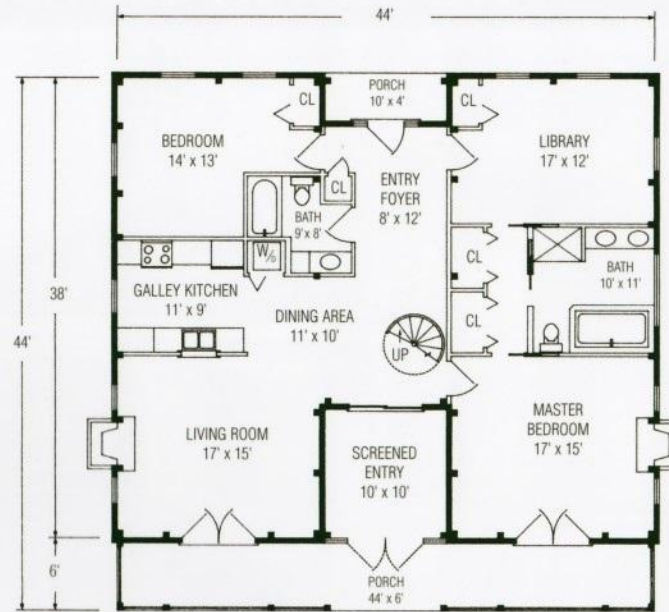

THE LONG ISLAND SOUND

This single-story, hip-roof design features a spiral staircase leading to a 10' x 10' observation tower and balcony. The master bedroom suite has its own library, fireplace, and whirlpool tub. A full-length front porch with a screened-porch entry complements this charming home, reminiscent of a seaside cottage.

2-3 Bedrooms

2 Full Baths

Total Square Footage: 1,593 Sq. Ft.

THE LONG ISLAND SOUND

2-3 Bedrooms
2 Full Baths
Total Square Footage:
1,593 Sq. Ft.

Package Price Shown
on PDF download

1-800-624-2797

e-mail: info@classicpostandbeam.com
www.classicpostandbeam.com

FIRST FLOOR 1,593 SQUARE FEET

SECOND FLOOR 75 SQUARE FEET

FIRST FLOOR 1,593 SQUARE FEET

SECOND FLOOR 75 SQUARE FEET