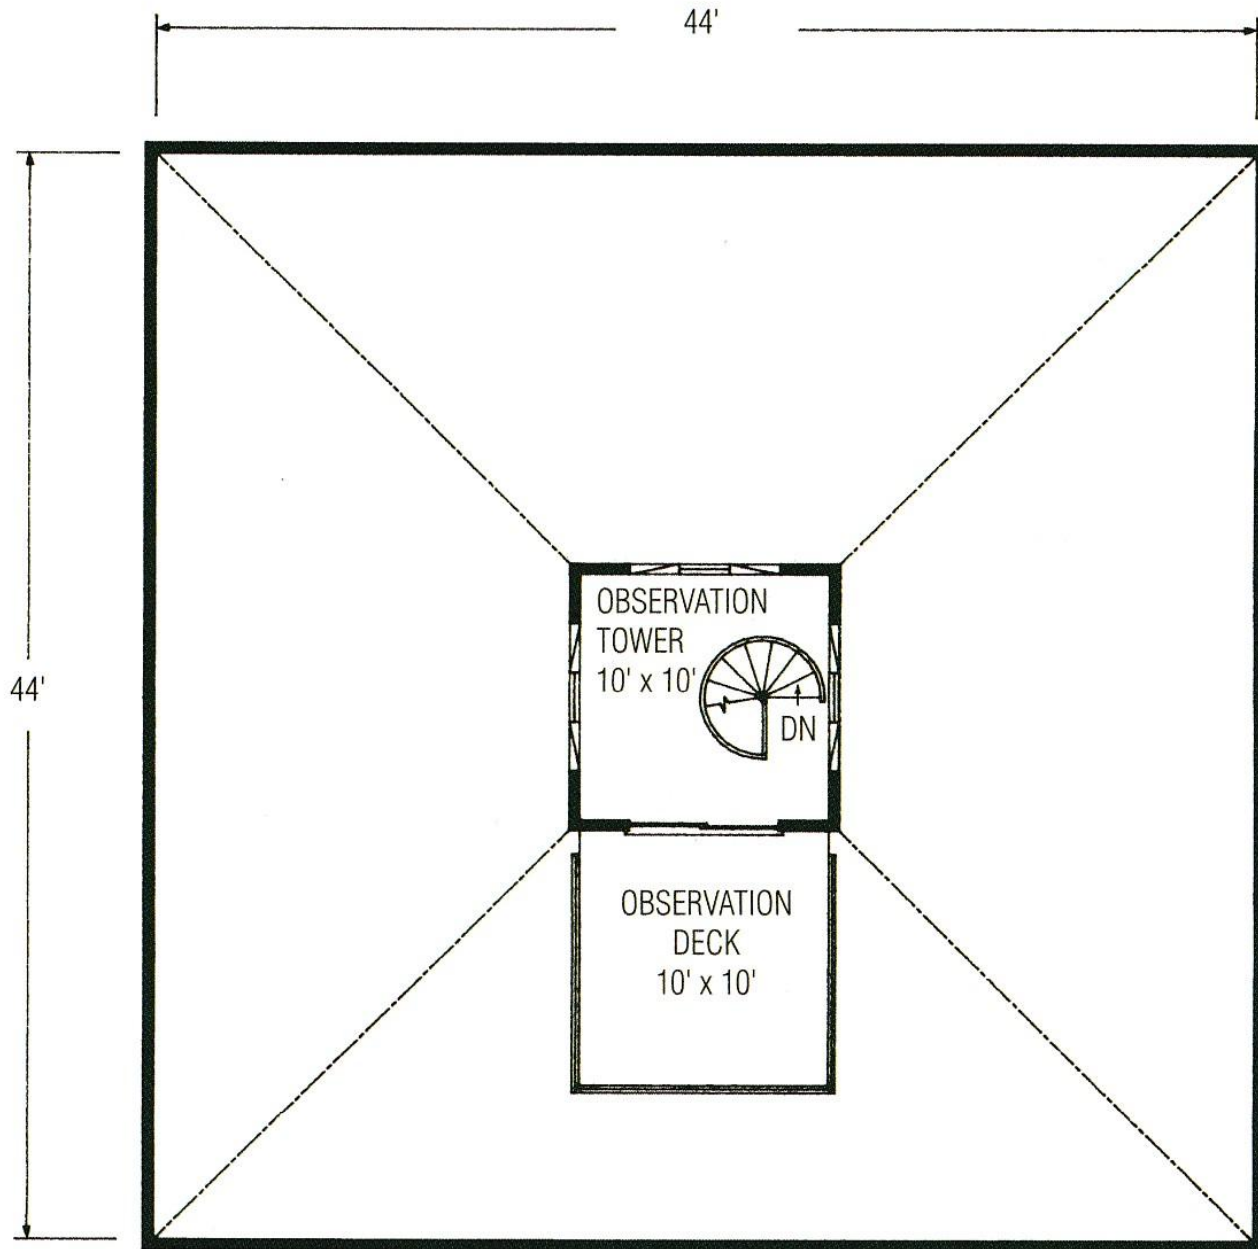

THE LONG ISLAND SOUND

This single-story, hip-roof design features a spiral staircase leading to a 10' x 10' observation tower and balcony. The master bedroom suite has its own library, fireplace, and whirlpool tub. A full-length front porch with a screened-porch entry complements this charming home, reminiscent of a seaside cottage.

2-3 Bedrooms

2 Full Baths

Total Square Footage: 1,593 Sq. Ft.

THE LONG ISLAND SOUND

2-3 Bedrooms
2 Full Baths
Total Square Footage:
1,593 Sq. Ft.

Package Price Shown
on PDF download

1-800-624-2797

e-mail: info@classicpostandbeam.com
www.classicpostandbeam.com

FIRST FLOOR 1,593 SQUARE FEET

SECOND FLOOR 75 SQUARE FEET

FIRST FLOOR 1,593 SQUARE FEET

SECOND FLOOR 75 SQUARE FEET